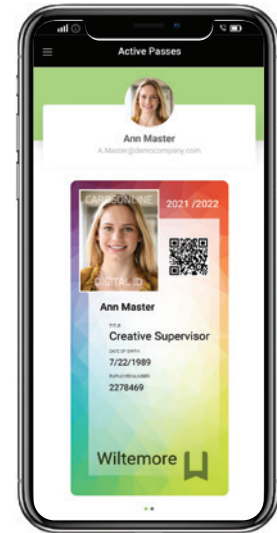

Cardholders can have a printed card and/or a Digital ID. Select the needed card holders and send them a Digital ID with just a click on the button. Information is encrypted when it is sent. The card holders receive an email with a link to retrieve their Digital ID.

Fast issuance via email

Issue Digital IDs via an email invite, make a selection of card holders and send them a digital pass with just a click on the button. Card holders receive an email invite with a link to retrieve their mobile ID.

Cost Efficient

Issuance of digital cards can lower the costs of your card production solution.

THREE DIGITAL ID FORMATS

PDF (.pdf)

Digital ID has the option to use the content from the printed card design or create an extra design for the Digital ID in portrait mode perfect for mobile devices.

Wallet Pass (.pkpass)

Open a Wallet pass with the Apple Wallet app on iPhone or the PassWallet app on an Android phone. With the wallet app keep a digital version of your store cards, boarding passes, coupons, student ID cards and more in one place on your phone.