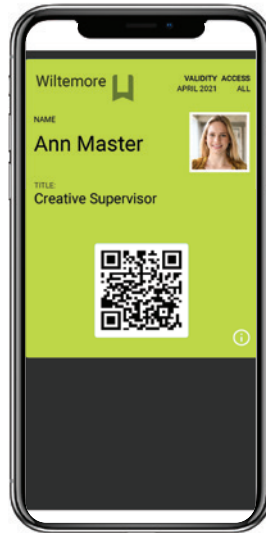

Fast issuance via email

Issue Digital IDs via an email invite, make a selection of card holders and send them a digital pass with just a click on the button. Card holders receive an email invite with a link to retrieve their mobile ID.

Cost Efficient

Issuance of digital cards can lower the costs of your card production solution.

THREE DIGITAL ID FORMATS

PDF (.pdf)

Digital ID has the option to use the content from the printed card design or create an extra design for the Digital ID in portrait mode perfect for mobile devices.

Wallet Pass (.pkpass)

Open a Wallet pass with the Apple Wallet app on iPhone or the PassWallet app on an Android phone. With the wallet app keep a digital version of your store cards, boarding passes, coupons, student ID cards and more in one place on your phone.