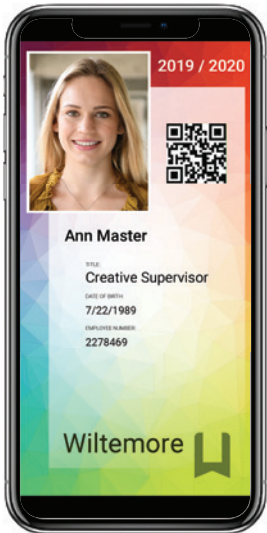

THREE DIGITAL ID FORMATS

PDF (.pdf)

Digital ID has the option to use the content from the printed card design or create an extra design for the Digital ID in portrait mode perfect for mobile devices.